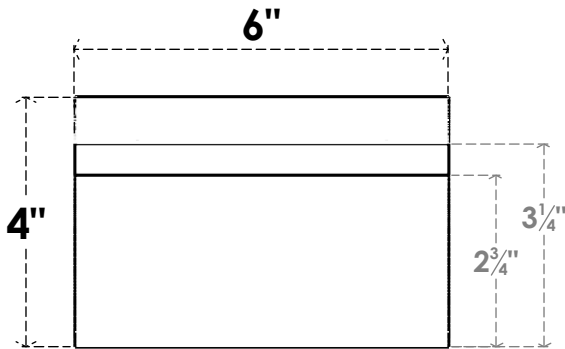

# ITEM NUMBER: RFTURO060X04000X20000X004YOR00RCPR

6"W X 4"H X 20"L TIMBERTHANE ROUGH CEDAR YORKTOWN FAUX WOOD OPEN RAFTER TAIL, 4"L END, PRIMED TAN

## SIDE PROFILE