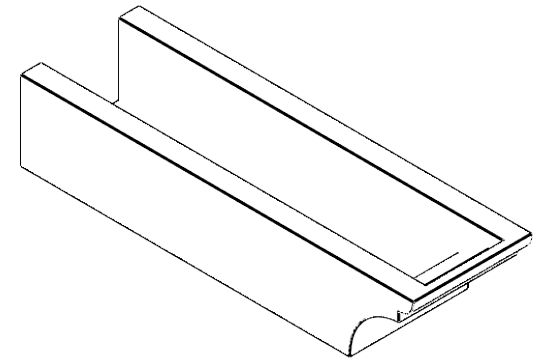

ISOMETRIC

GENERATED DATE : 03/02/2023

EKENA MILLWORK
2300 WEST MAIN ST.
CLARKSVILLE, TX 75426
TOLL FREE: 866-607-0453
WWW.EKENAMILLWORK.COM

NOTES

1. INSTALLATION TO BE COMPLETED IN ACCORDANCE WITH MANUFACTURER'S SPECIFICATIONS.
2. DRAWING MAY NOT BE TO SCALE
3. THIS DRAWING IS INTENDED FOR DESIGN AND PLANNING PURPOSES ONLY.
4. ALL INFORMATION CONTAINED HEREIN WAS CURRENT AT THE TIME OF DEVELOPMENT BUT MUST BE REVIEWED AND APPROVED BY THE PRODUCT MANUFACTURER TO BE CONSIDERED ACCURATE.
5. TIMBERTHANE ARCHITECTURAL PRODUCTS ARE MADE FROM HIGH DENSITY URETHANE AND COME FACTORY PRIMED