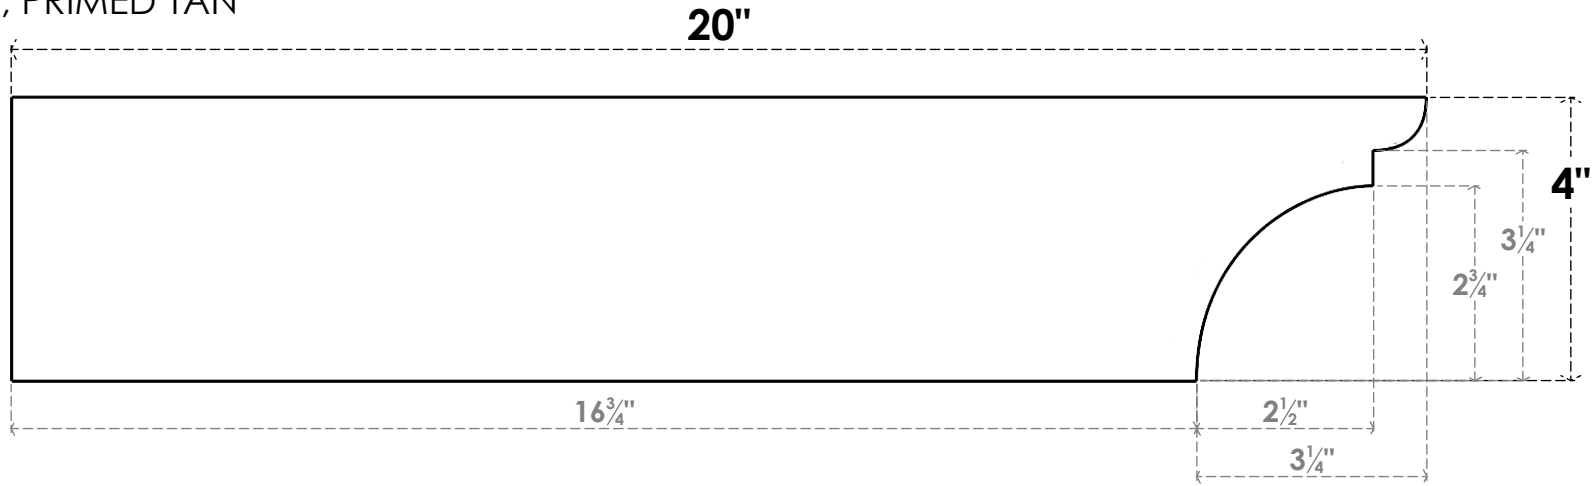

# ITEM NUMBER: RFTURO060X04000X20000X004YOR00RCPR

6"W X 4"H X 20"L TIMBERTHANE ROUGH CEDAR YORKTOWN FAUX WOOD OPEN RAFTER TAIL, 4"L END, PRIMED TAN

## SIDE PROFILE